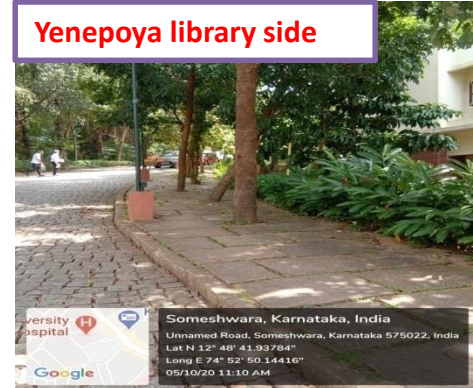

Yenepoya library side

Someshwara, Karnataka, India
Unnamed Road, Someshwara, Karnataka 575022, India
Lat N 12° 49' 41.93764"
Long E 74° 52' 50.14416"
05/10/20 11:10 AM